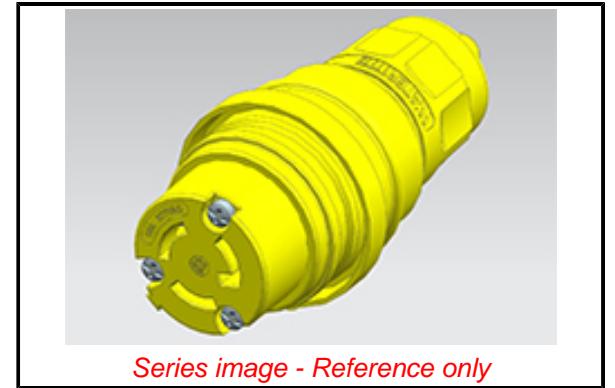

PLEASE CHECK WWW.MOLEX.COM FOR LATEST PART INFORMATION

Part Number: [1301460097](#)
Status: **Active**
Overview: [Watertite Extreme Wet-Location Wiring Solutions](#)
Description: Watertite Extreme Connector for Male Receptacle with Locking Blade, 2 Pole/3 Wire, NEMA L7-15, 277V, F2, Silicone Husk

Documents:

[Drawing (PDF)](#)

[Datasheet (PDF)](#)

[RoHS Certificate of Compliance (PDF)](#)

Agency Certification

CSA LR6837

General

Product Family	Wiring Devices
Series	130146
IP Rating	IP69K
NEMA Configuration	NEMA L7-15
Overview	Watertite Extreme Wet-Location Wiring Solutions
Product Name	Watertite Extreme
Receptacle Type	Single
Specialty	N/A
Taxonomy	Wiring Devices
Type	Connector
UPC	78678871186

Physical

Cord Grip Body Size	F2 1/2"
Flange	No
Flip Lid	No
Gender	Female
Length	N/A
Locking Blade	Yes
Poles	2-pole/3-wire

Electrical

Cord Type	N/A
Current - Maximum per Contact	15.0A
GFCI	No
Lighted Connector	No
Voltage - Maximum	277V

Material Info

Engineering Number 25W34MB

Reference - Drawing Numbers

Sales Drawing 1301460097-000

EU ELV

Not Reviewed

EU RoHS

Not Reviewed

REACH SVHC

Not Reviewed

Halogen-Free

Status

Not Reviewed

For more information, please visit [Contact US](#)

China ROHS

Not Reviewed

ELV

Not Reviewed

RoHS Phthalates

Not Reviewed

Search Parts in this Series

[130146 Series](#)